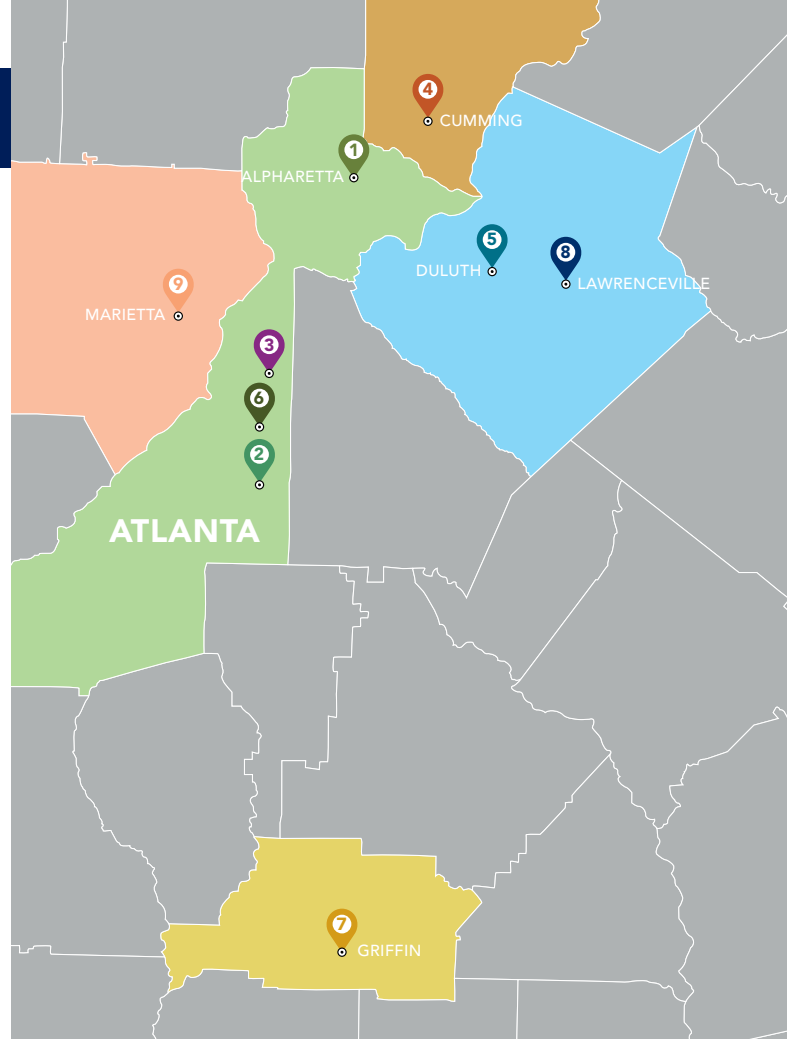

Mon – Fri (8:00 am – 5:00 pm)

5. DULUTH

6340 Sugarloaf Parkway, Suite 100
Duluth, GA 30097

LOBBY HOURS

Mon – Fri (9:00 am – 4:00 pm)

DRIVE THRU HOURS

Mon – Fri (8:00 am – 5:00 pm)

6. GARDEN HILLS

2827 Peachtree Road NE | Atlanta, GA 30305

LOBBY HOURS

Mon – Fri (9:00 am – 4:00 pm)

DRIVE THRU HOURS

Mon – Fri (8:00 am – 5:00 pm)

7. GRIFFIN

1624 North Expressway | Griffin, GA 30223

LOBBY HOURS

Mon – Fri (9:00 am – 4:00 pm)

DRIVE THRU HOURS

Mon – Fri (9:00 am – 4:00 pm)

8. LAWRENCEVILLE

690 Collins Hill Road | Lawrenceville, GA 30046

LOBBY HOURS

Mon – Fri (9:00 am – 4:00 pm)

DRIVE THRU HOURS

Mon – Fri (8:00 am – 5:00 pm)

9. MARIETTA

4895 Lower Roswell Road | Marietta, GA 30068

LOBBY HOURS

Mon – Fri (9:00 am – 4:00 pm)

DRIVE THRU HOURS

Mon – Fri (8:00 am – 5:00 pm)

*Virtual Teller Machine