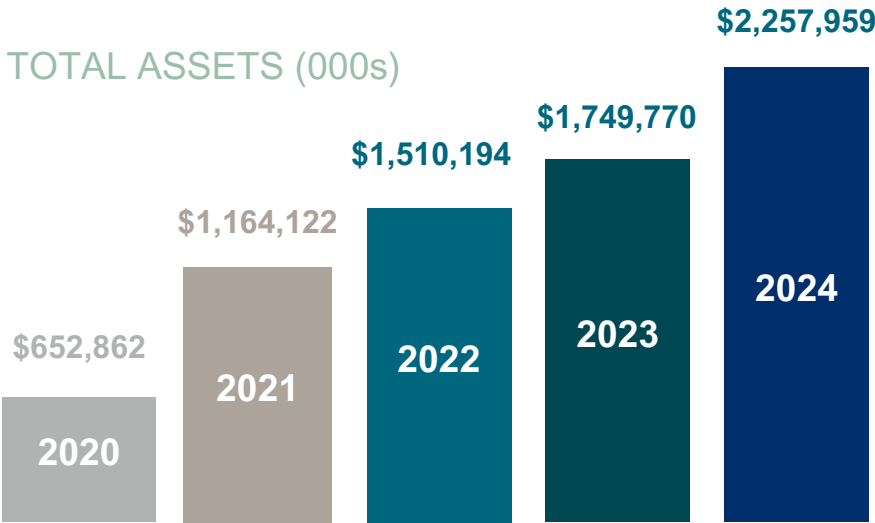

GBC AT A GLANCE

Georgia Banking Company (GBC), proudly headquartered in Atlanta, GA, is a locally owned community bank that exemplifies financial excellence. Guided by the leadership of fifth-generation banker CEO Bartow Morgan, Jr., GBC transcends the conventional role of a financial institution – it is the undisputed Bank of Choice for thriving businesses and individuals alike.

At the core of our mission is an unwavering commitment to fostering economic growth and supporting local communities. GBC embraces innovative technology and forms strategic partnerships that enable us to provide an exceptional client experience. We understand that the financial landscape is ever evolving, and our dedication to innovation ensures that our clients have access to the latest tools and solutions.

To discover more about our values, mission, and the personalized financial solutions we offer, visit GeorgiaBanking.com to explore how we can be your trusted partner on your financial journey.

BANK REGULATORY CAPITAL RATIOS AS OF DECEMBER 31, 2024

8.22%

LEVERAGE
RATIO

9.98%

CET1 CAPITAL
RATIO

11.19%

TOTAL CAPITAL
RATIO

**WELL-
CAPITALIZED**
REGULATORY
LEVEL

TOTAL ASSETS (000s)