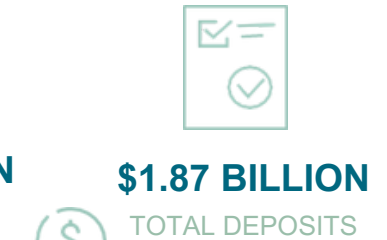

GBC AT A GLANCE

Georgia Banking Company (GBC), proudly headquartered in Atlanta, GA, is a locally owned community bank that exemplifies financial excellence. Guided by the leadership of fifth-generation banker CEO Bartow Morgan, Jr., GBC transcends the conventional role of a financial institution – it is the undisputed Bank of Choice for thriving businesses and individuals alike.

At the core of our mission is an unwavering commitment to fostering economic growth and supporting local communities. GBC embraces innovative technology and forms strategic partnerships that enable us to provide an exceptional client experience. We understand that the financial landscape is ever evolving, and our dedication to innovation ensures that our clients have access to the latest tools and solutions.

To discover more about our values, mission, and the personalized financial solutions we offer, visit GeorgiaBanking.com to explore how we can be your trusted partner on your financial journey.

BANK REGULATORY CAPITAL RATIOS AS OF DECEMBER 31, 2024

8.22%

LEVERAGE
RATIO

9.98%

CET1 CAPITAL
RATIO

11.19%

TOTAL CAPITAL
RATIO

**WELL-
CAPITALIZED**
REGULATORY
LEVEL

TOTAL ASSETS (000s)